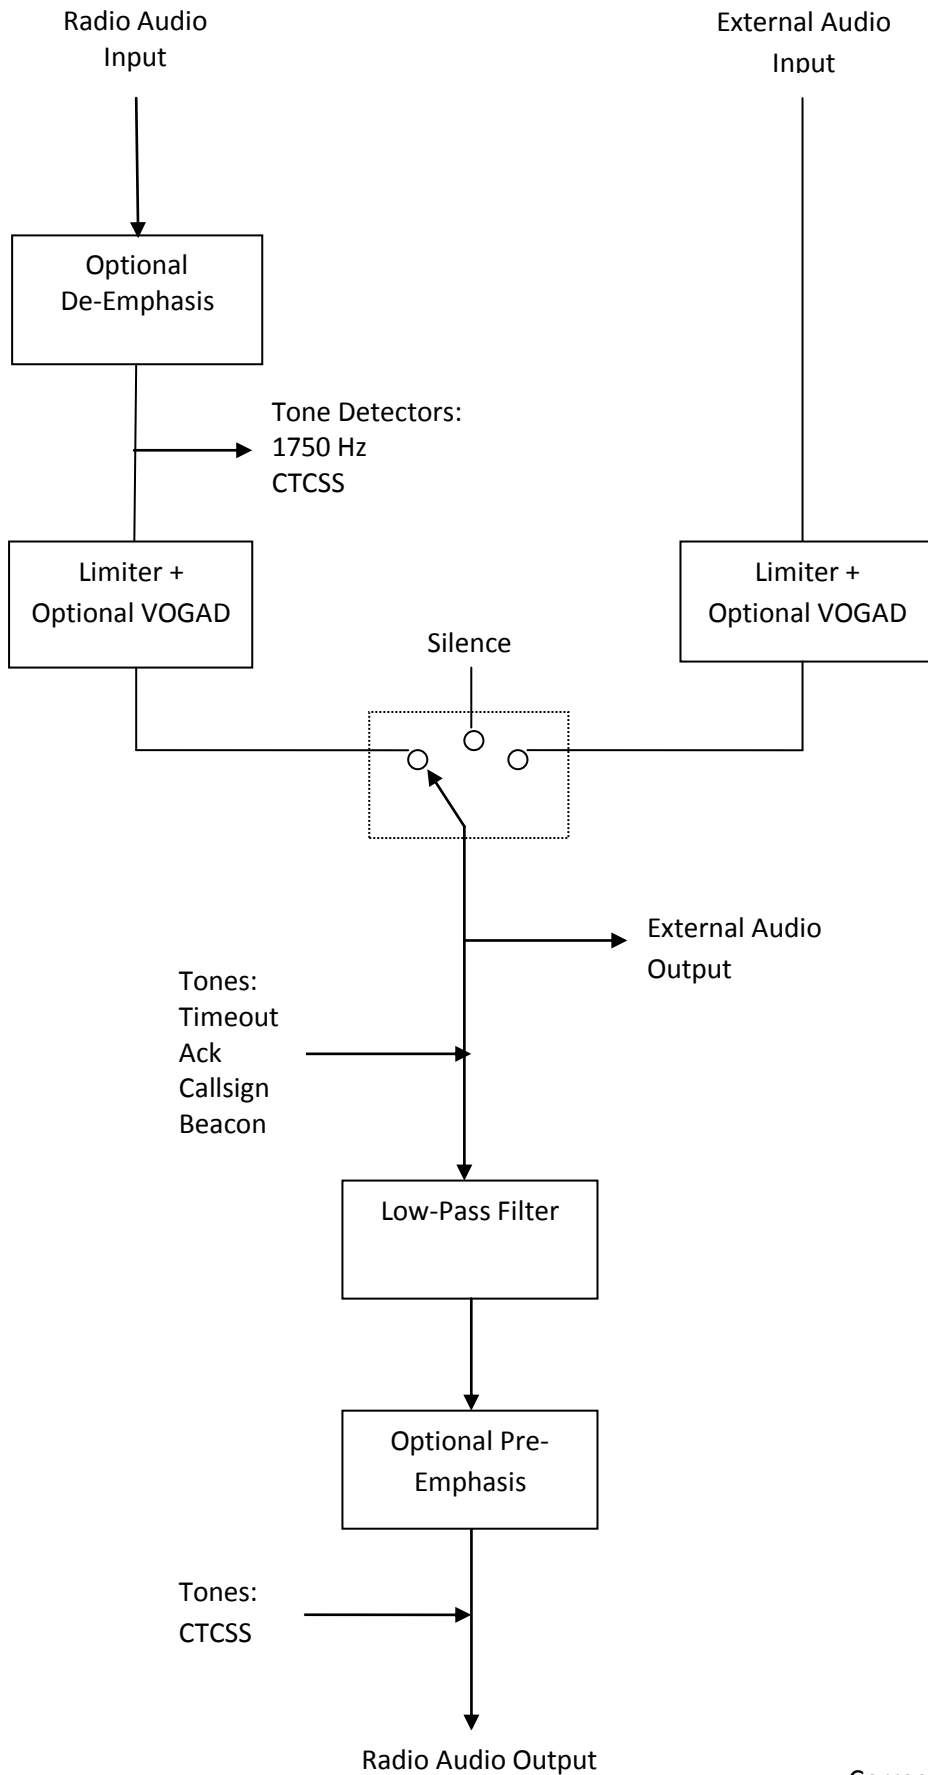

## The Audio Path in the Analogue Repeater

Correct as of the 20090630 version of the controller.